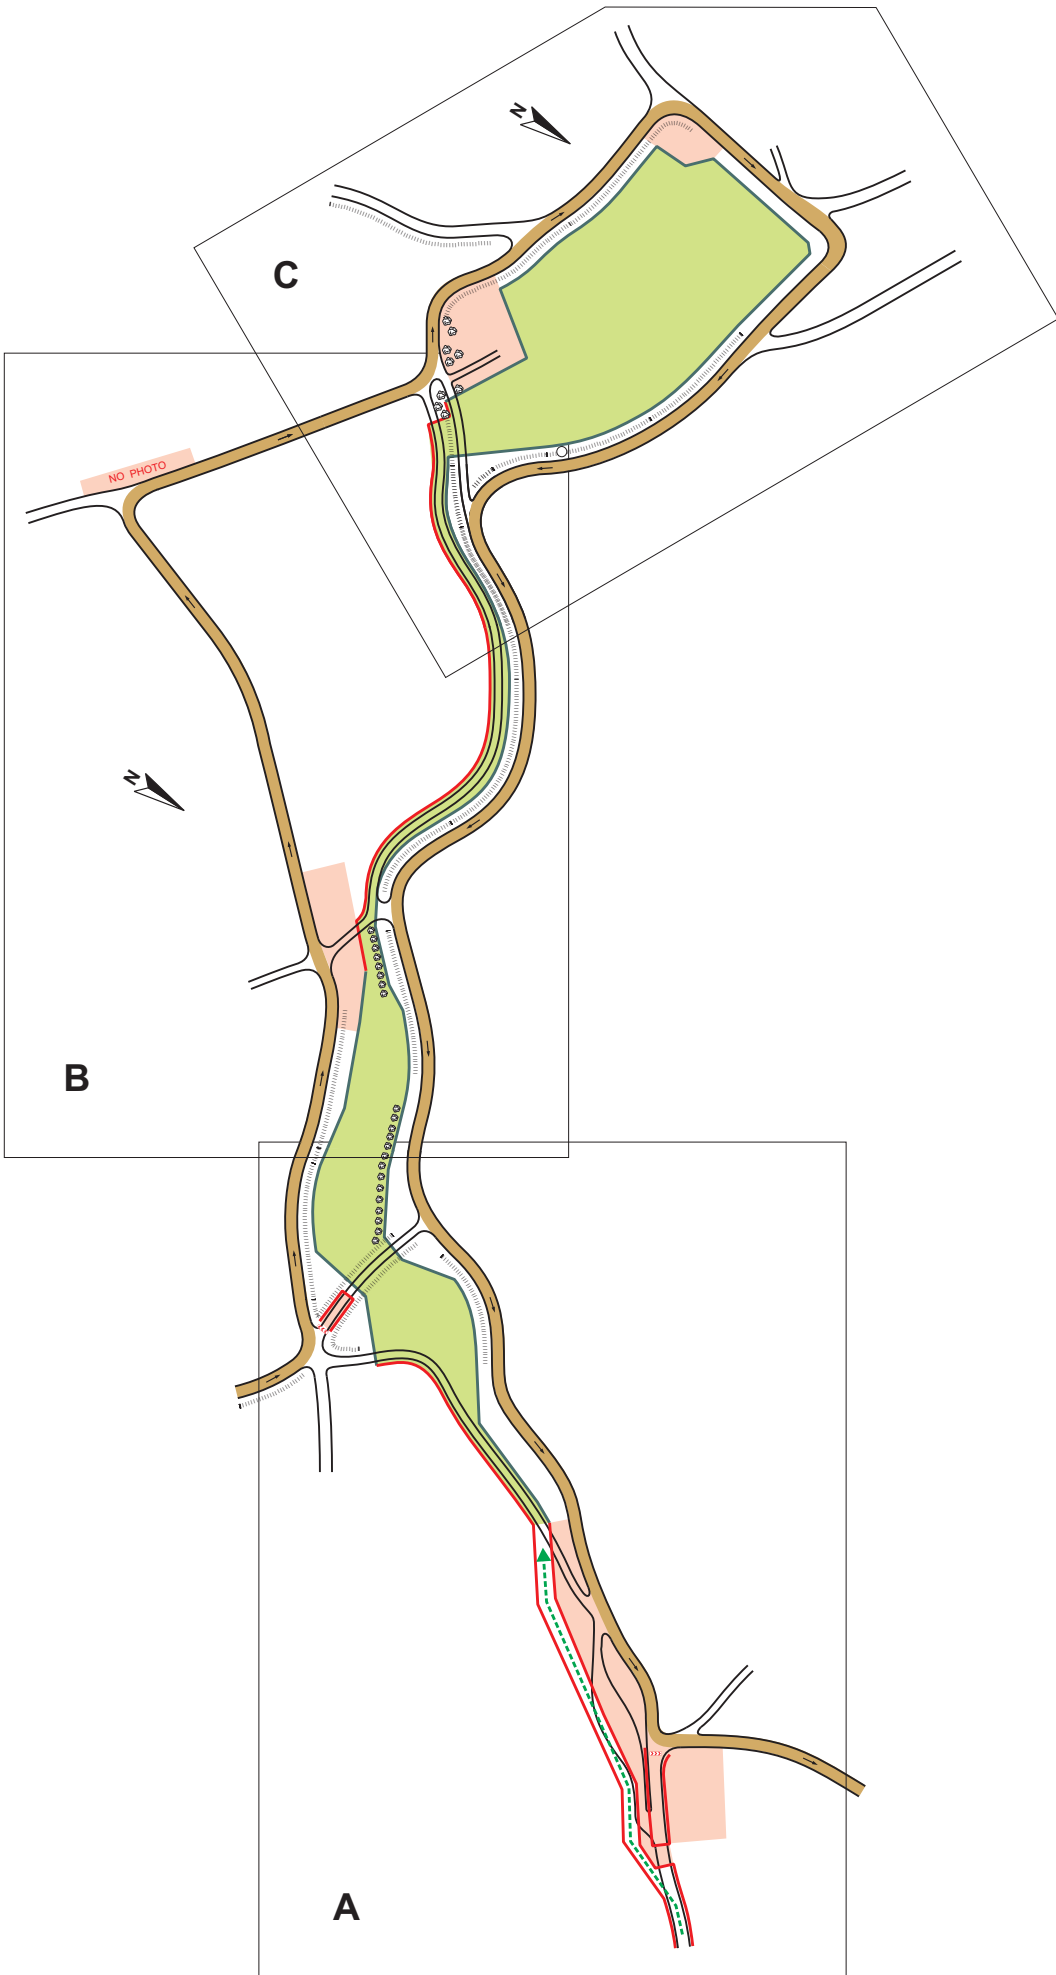

Shakedown		Baltar	ZE	1	Km	1,16/2,76