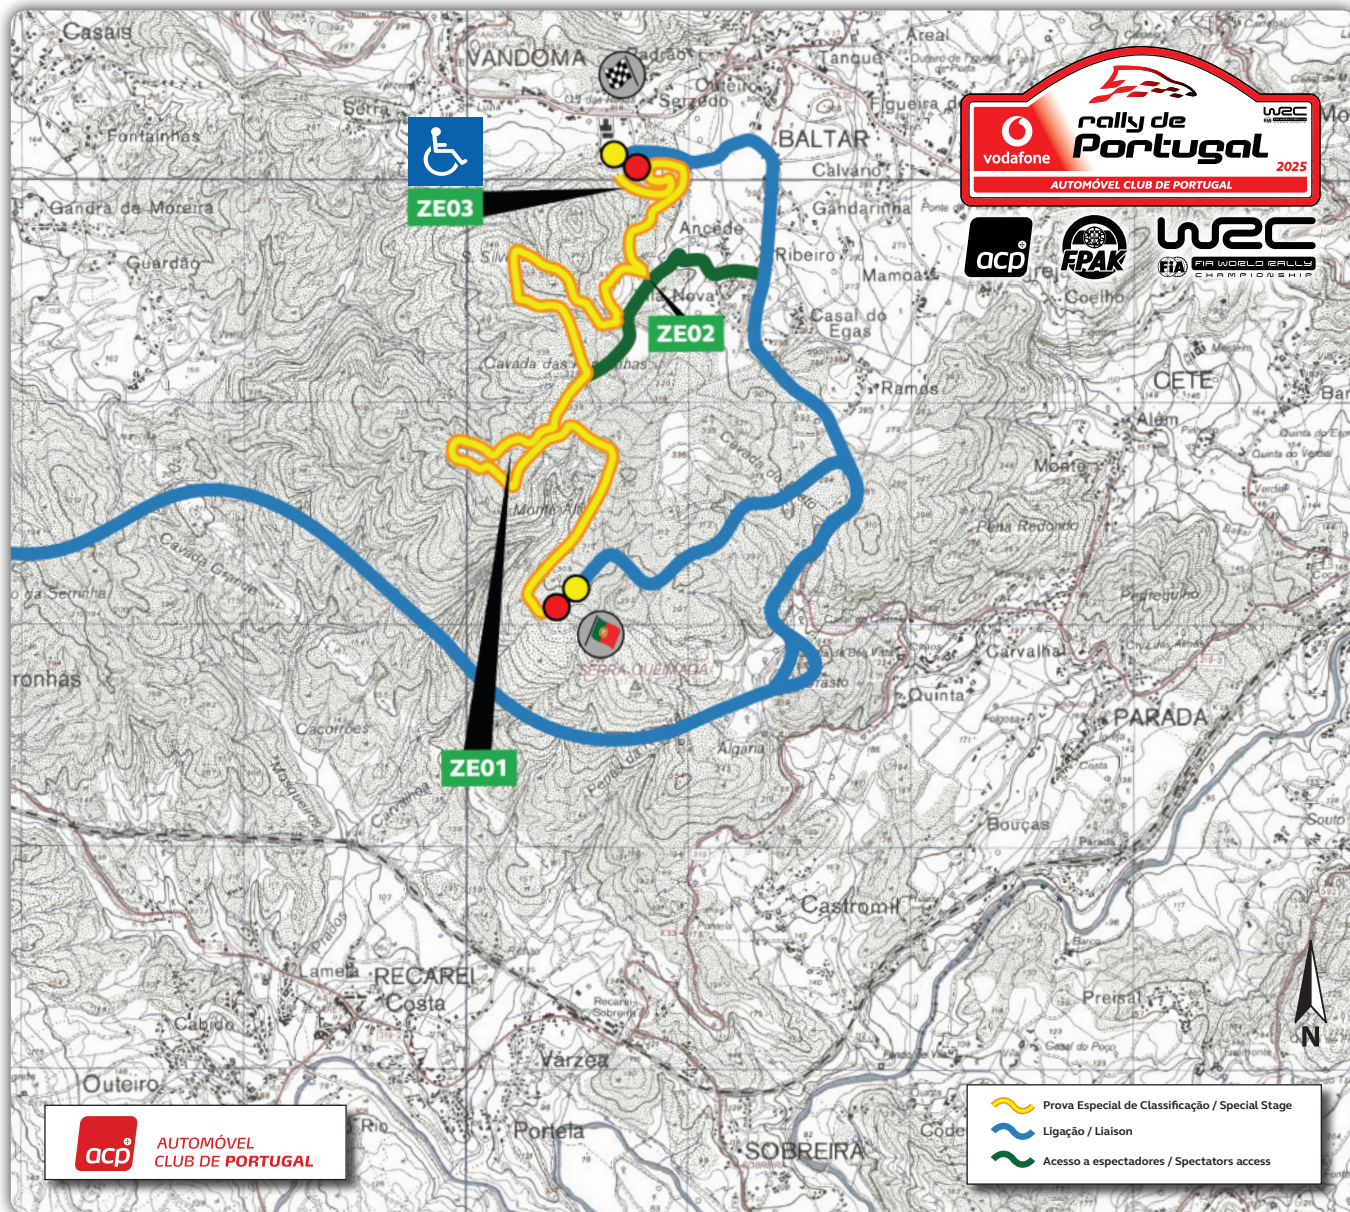

15.05.2025

SHAKEDOWN

BALTAR - 5,72 km