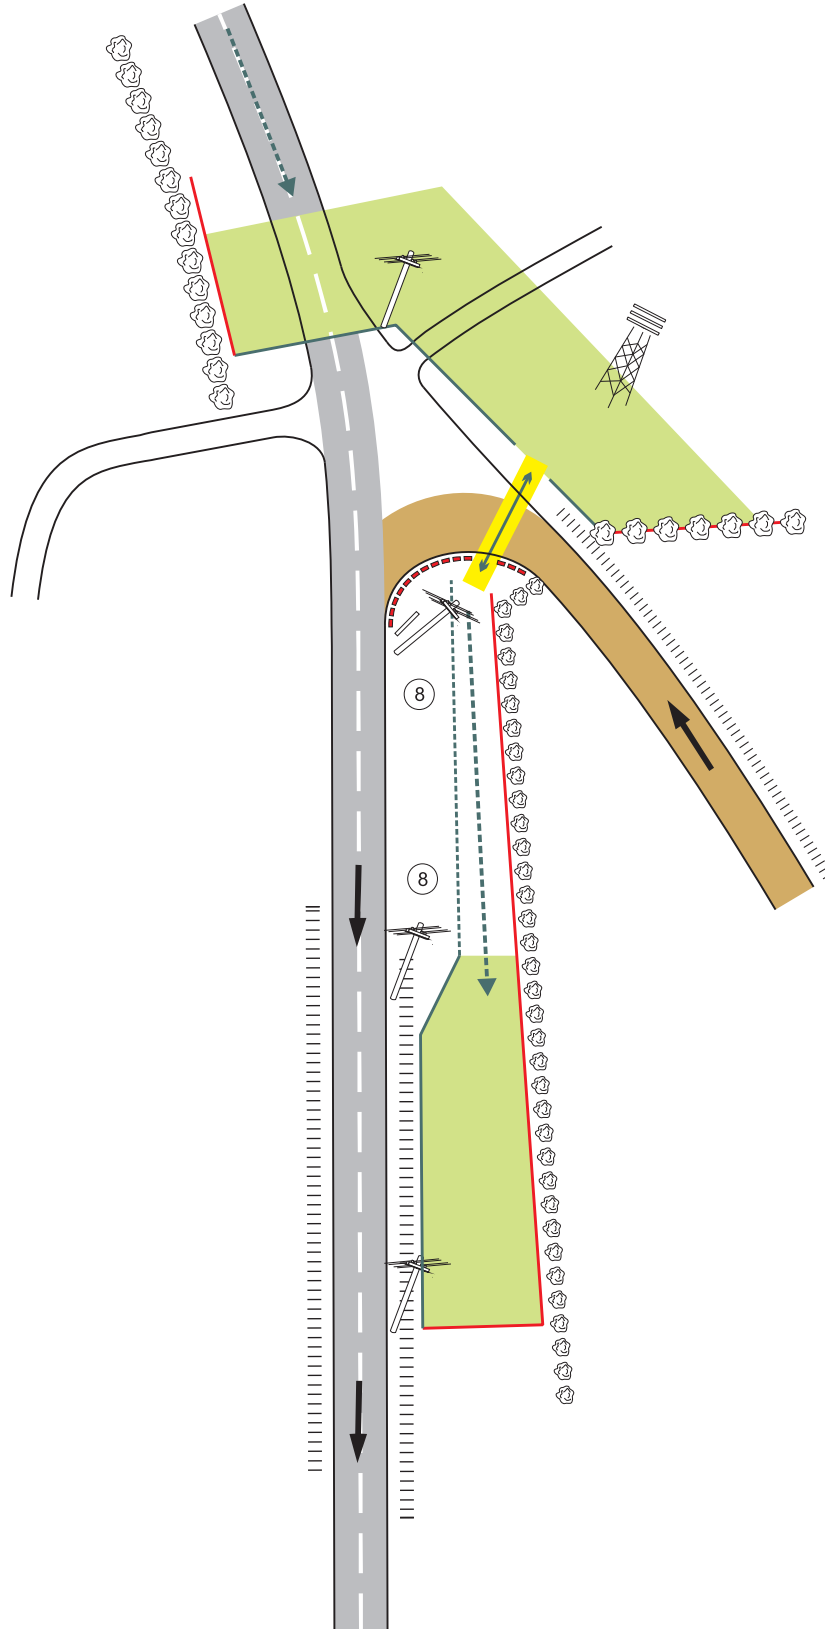

SS / PC	Mortágua	ZE	01