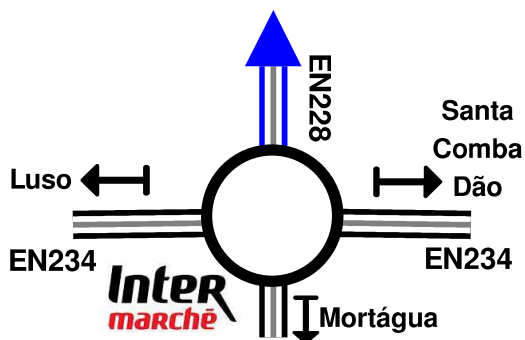

0,0

Click or scan to get here by Waze

Clique ou scan para chegar aqui por Waze

Direção / Direction
Vila Meã

40° 24.164'N
8° 13.434'W

0,00

1

0,6